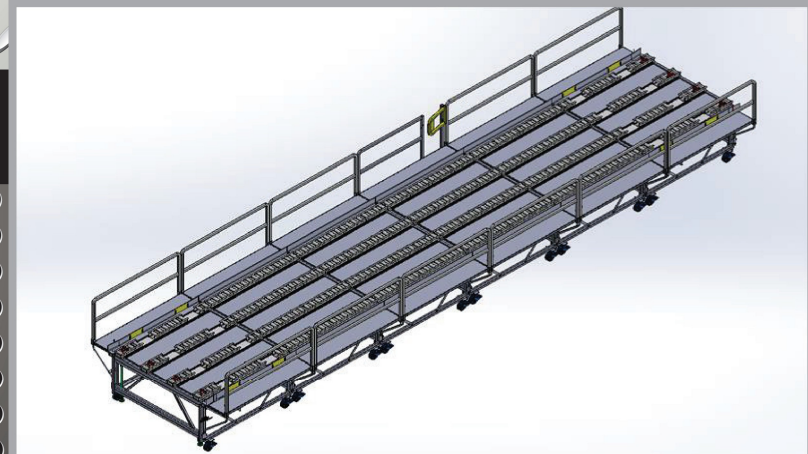

# HIGHLINE DOCK

New Design: Mobile Highline Dock

Scan for more product brochures

Contact: [Fabsales@hhicorp.com](mailto:Fabsales@hhicorp.com)  
Phone: (385) 333-4400